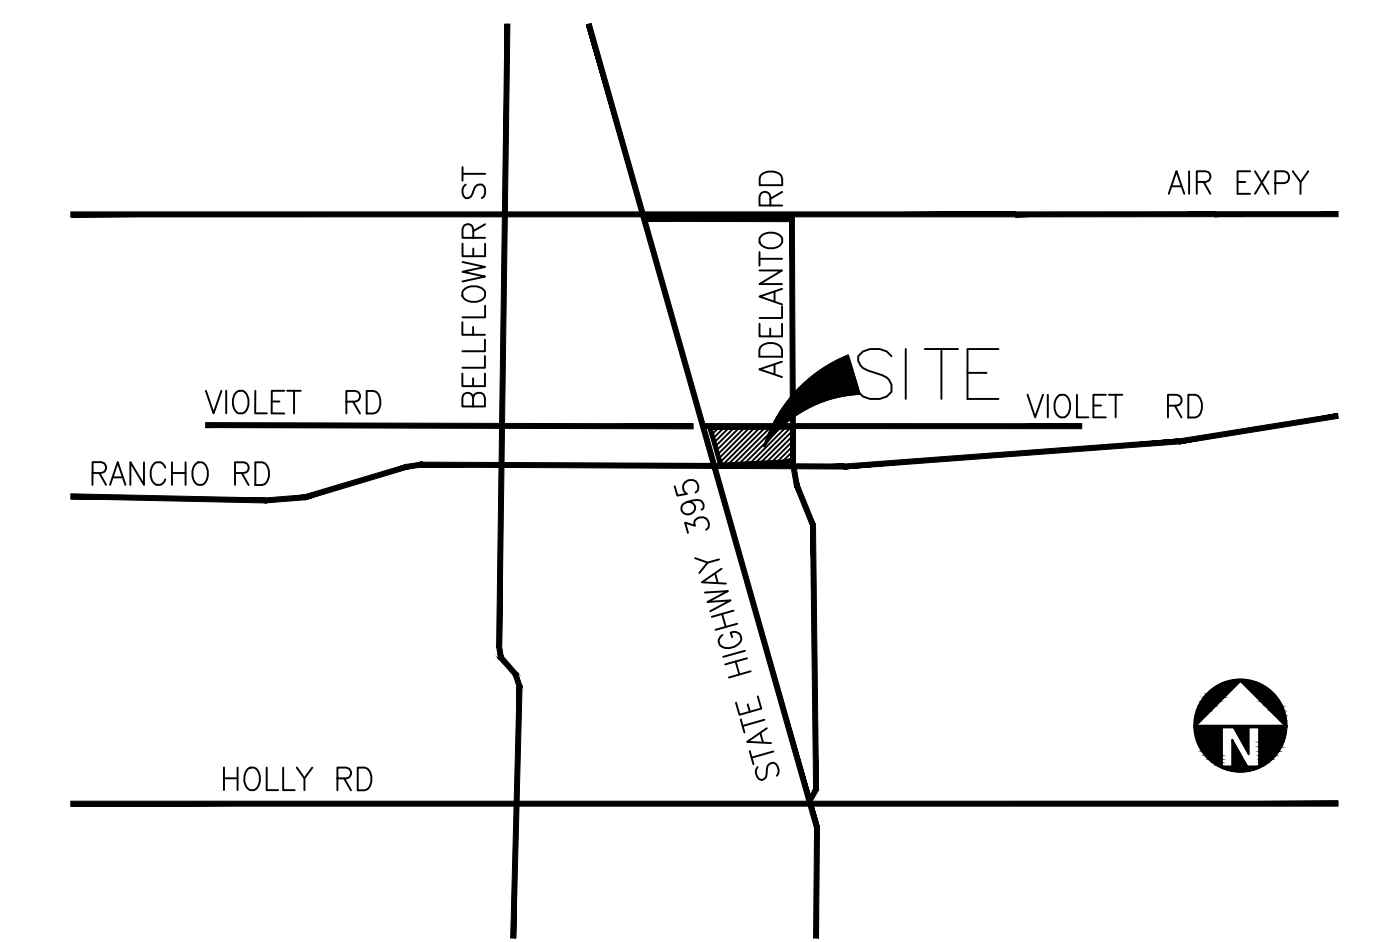

PROJECT LOCATION

LANDSCAPE NOTES

- ALL LANDSCAPE AREAS TO BE IRRIGATED WITH AN AUTOMATIC IRRIGATION SYSTEM.
- LANDSCAPING IS TO CONFORM TO ALL APPLICABLE CODES & ORDINANCES.
- PROPERTY OWNER SHALL BE RESPONSIBLE FOR ALL ON-SITE LANDSCAPING AS SHOWN.

SHRUB, VINE, AND GROUNDCOVER LEGEND

SYMBOL	BOTANICAL NAME	COMMON NAME	SIZE	QUANTITY	WATER USE
	ACACIA CRASPEDOCARPA	LEATHER LEAF ACACIA	5 GAL	-	LOW
	ACACIA REDOLENS 'LOWBOY'	PROSTRATE ACACIA	5 GAL	-	LOW
	BACCHARIS 'CENTENNIAL'	COYOTE BUSH	1 GAL	-	LOW
	CAESALPINIA GILLNESII	DESERT BIRD OF PARADISE	5 GAL	-	LOW
	ENCELIA FARINOSA	BRITTLE BRUSH	5 GAL	-	LOW
	FOUQUIERIA SPLENDENS	OCOTILLO	5 GAL	-	LOW

OPUNTIA SPP

ROSMARINUS OFFICINALIS
'TUSCAN BLUE'

SALVIA 'ALLEN CHICKERING'

YUCCA ROSTRATA

CUBED STRUCTURES